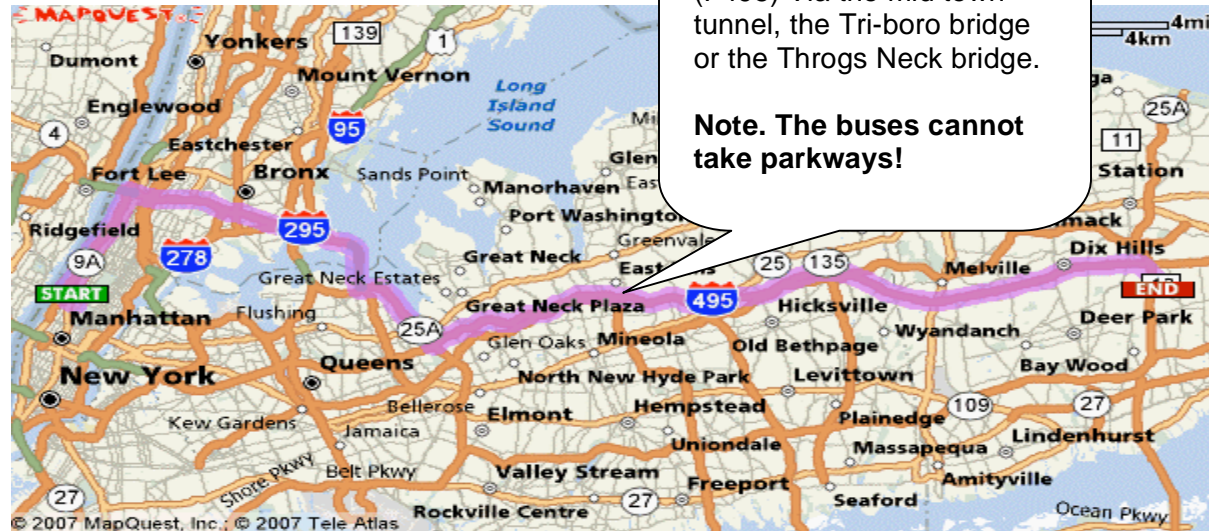

Directions to Suffolk County Community College

Grant Campus

Crooked Hill Road

Brentwood, NY 11717-1092

(631) 851-6700

The route on the map above takes you to the L.I.E via the Throgs neck Bridge:

- 1) North on 9A (the west Side Hwy) to exit 14 Cross Bronx Expressway/1-95 North
- 2) I-95 north to Exit 12, I-295 South
- 3) I-295 South (over the Throgs Neck Bridge) to the Cross Island Parkway headed East
- 4) Cross Island Parkway to Exit 30E (L.I.E / I-495 east)

Once on the L.I.E (I-495) headed east:

1. Proceed to Exit 53, Wicks Road
2. Follow signs to Wicks Road headed south
3. Go south roughly $\frac{1}{2}$ mile on Wicks Road to campus entrance on right-hand side.
4. Parking for Pool / Athletic facility is in Lot 5 and the Pool is in Building M.

Notes:

- If these directions are unclear use the address above on www.mapquest.com to get specific directions from your starting point to the Suffolk Community College. NOTE the Mapquest directions will take you to the Western edge of the campus on Crooked Hill Rd. You want to be on the Eastern edge, Wicks Road.
- **The buses are not permitted on Parkways!** They will take the L.I.E. via the tri-boro or Mid Town tunnel to the L.I.E.
-
- **Est. Time:** 59 minutes **Total Est. Distance:** 47 miles from the JCC.